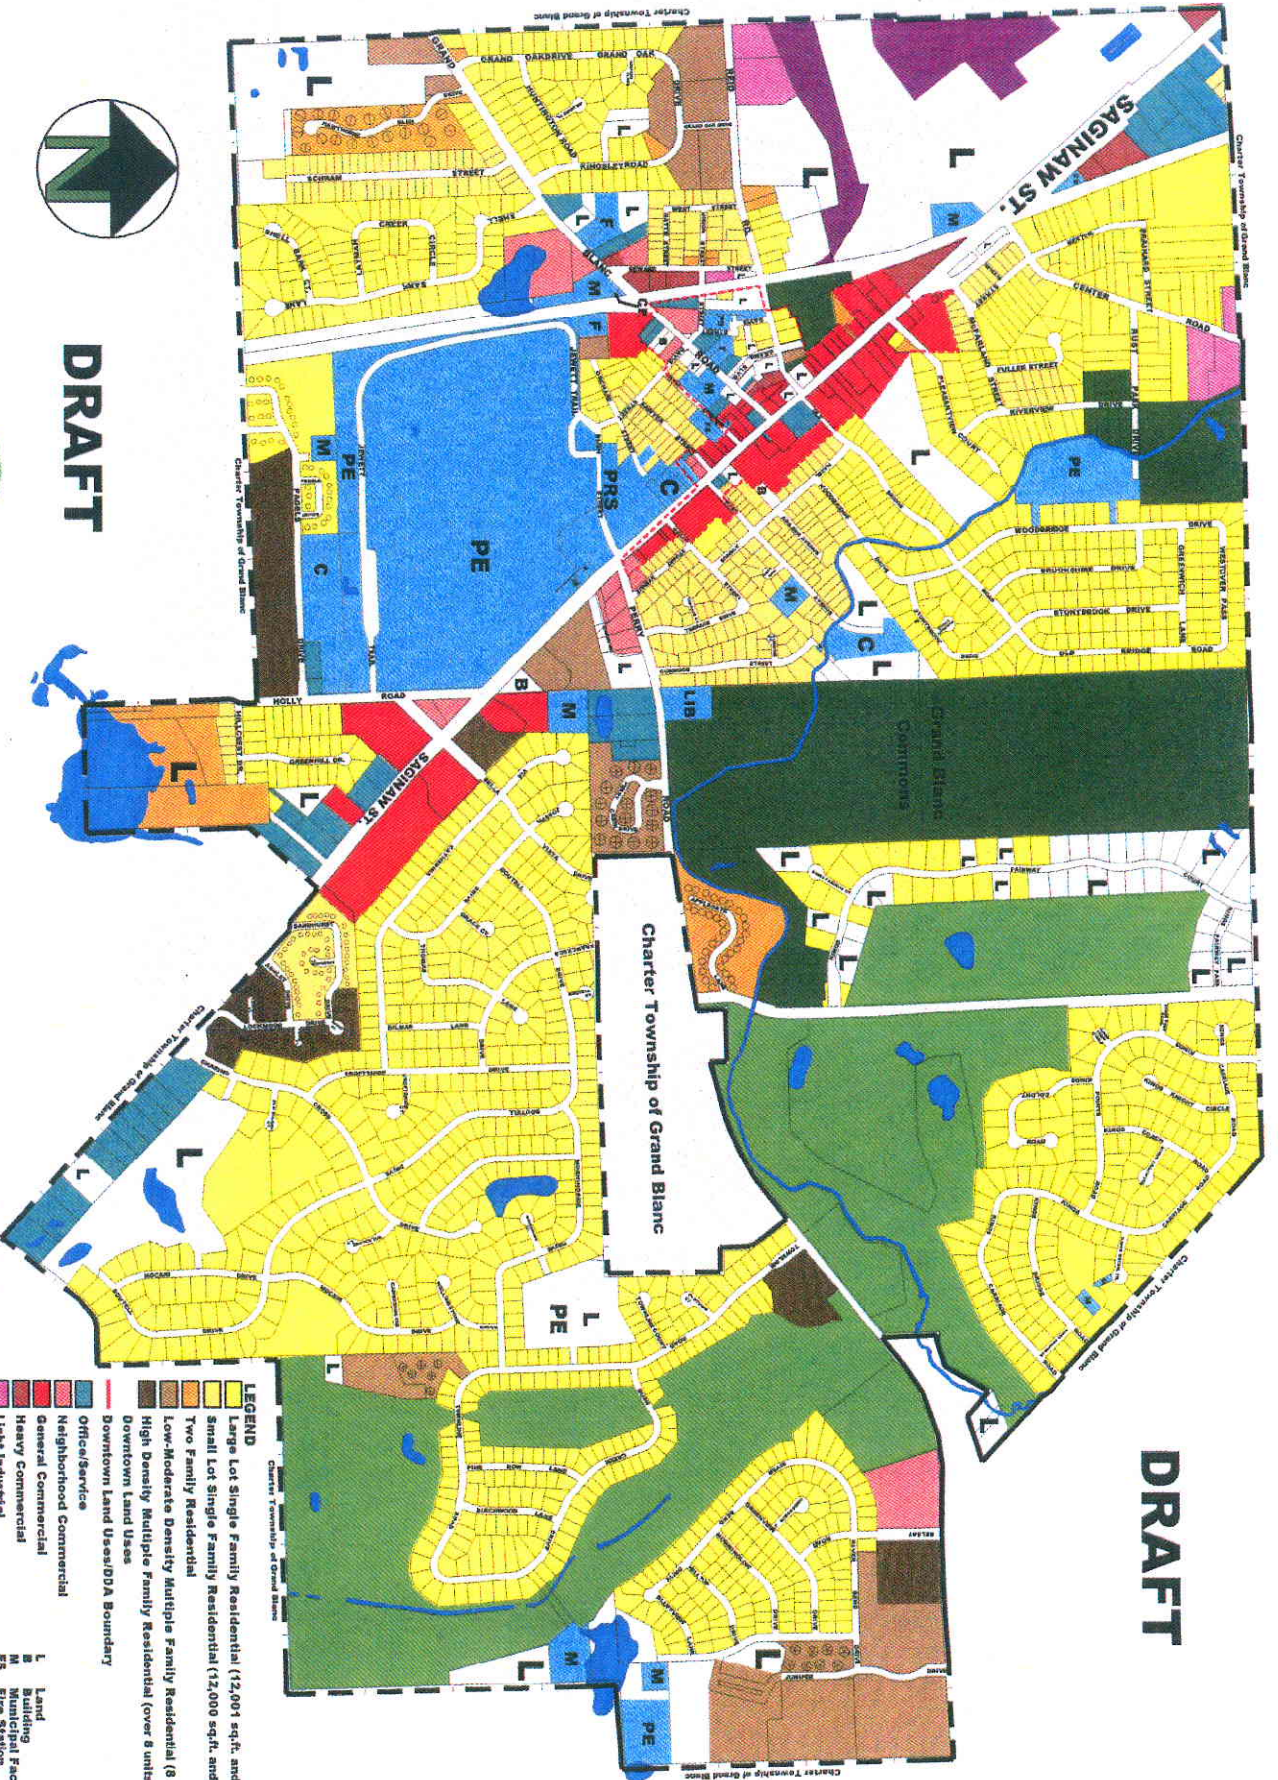

**DRAFT**

**DRAFT**

# CITY OF GRAND BLANC EXISTING LAND USE

September 19, 2006

**LEGEND**

	Large Lot Single Family Residential (12,001 sq.ft. and greater)		Land
	Small Lot Single Family Residential (12,000 sq.ft. and less)		M Building
	Two Family Residential		FS Fire Station
	Low-Moderate Density Multiple Family Residential (8 units or less)		CE Consumers Energy
	High Density Multiple Family Residential (over 8 units per acre)		PO Post Office
	Downtown Land Uses/DNA Boundary		G Church School
	Office/Service		PS Private School
	Neighborhood Commercial		Lib Library
	General Commercial		FO Fraternal Organization
	Light Industrial		T American Telephone
	Heavy Industrial		Surface Water
	Institutional		
	Public Parks/Recreation		
	Private Parks/Recreation		
	Vacant		